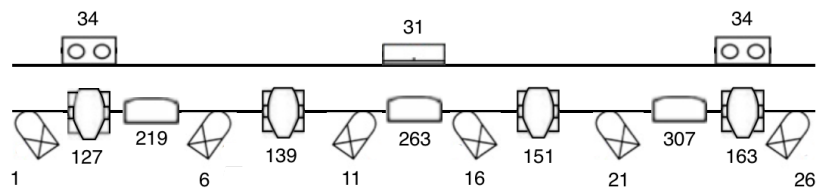

Qty.	Type	DMX / start address	Rigging point
6 pcs	Eurolite Led Par 56 (5ch mode)	1, 6, 11, 16, 21, 26	Back pipe
1 pc	Stairville Strobe 1500 (2ch)	31	Back pipe
2 pcs	Stairville Mole-2 (1ch)	34	Back pipe
4 pcs	Stairville MH-X25 (12ch mode)	127, 139, 151, 163	Back pipe
3 pcs	Stairville Bladesting 8 (44ch mode)	219, 263, 307	Back pipe
1 pc	Martin Magnum 2500 Hazer (1ch)	511	
3 pcs	Par64 (Front lights)	505	Above dance floor
4 pcs	Stairville MH-X20 (11ch mode)	35, 46, 57, 68	Above dance floor
4 pcs	Stairville Bladesting 8 (44ch mode)	175	Above dance floor
1 pc	MagicQ Miniwing+MacBook		DJ-booth or FOH