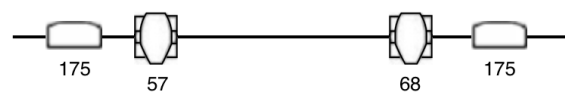

Qty.	Type	DMX / start address	Rigging point
6 pcs	Eurolite Led Par 56 (5ch mode)	1, 6, 11, 16, 21, 26	Back pipe
1 pc	Stairville Strobe 1500 (2ch)	31	Back pipe
2 pcs	Stairville Mole-2 (1ch)	34	Back pipe
4 pcs	Stairville MH-X25 (12ch mode)	127, 139, 151, 163	Back pipe
3 pcs	Stairville Bladesting 8 (44ch mode)	219, 263, 307	Back pipe
1 pc	Martin Magnum 2500 Hazer (1ch)	511	
3 pcs	Par64 (Front lights)	505	Above dance floor
4 pcs	Stairville MH-X20 (11ch mode)	35, 46, 57, 68	Above dance floor
4 pcs	Stairville Bladesting 8 (44ch mode)	175	Above dance floor
1 pc	MagicQ Miniwing+MacBook		DJ-booth or FOH

STAGE

DANCE FLOOR